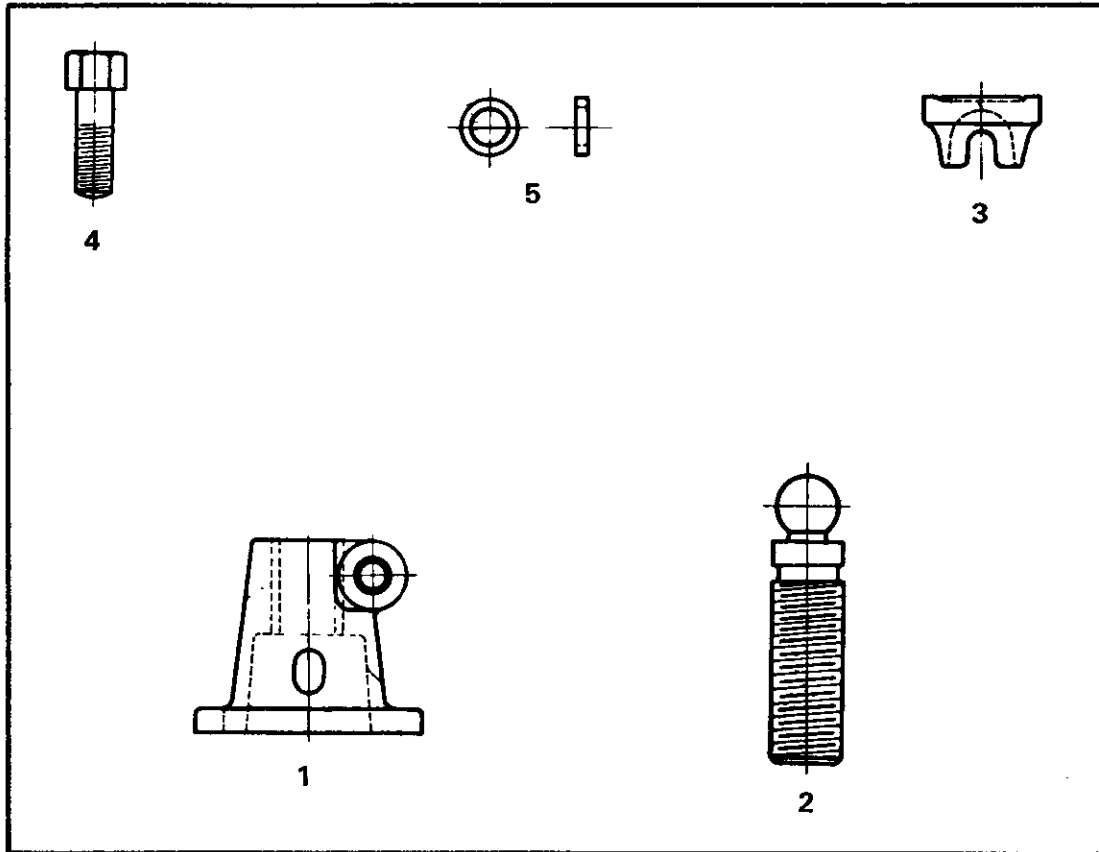

REPAIR PARTS SHEET FOR
Planer Jacks

05010 **1P** 05030 **3P**
05020 **2P** 05040 **4P**

TEMPLETON, KENLY & COMPANY

GARDNER ROAD and 16th STREET
PHONE 312 - 865-1500

BROADVIEW, ILLINOIS 60153
TELEX 721434

Item No.	Jack No. 05010 1P	Jack No. 05020 2P	Jack No. 05030 3P	Jack No. 05040 4P	Name of Part
1	90106	90112	90118	90124	Housing
2	90107	90113	90119	90125	Screw
3	90108	90114	90120	90126	Cap
4	90109	90115	90121	90127	Locking Screw
5	90110	90116	90122	90128	Washer

In ordering, specify the PART NUMBER, NAME OF PART and JACK NUMBER.