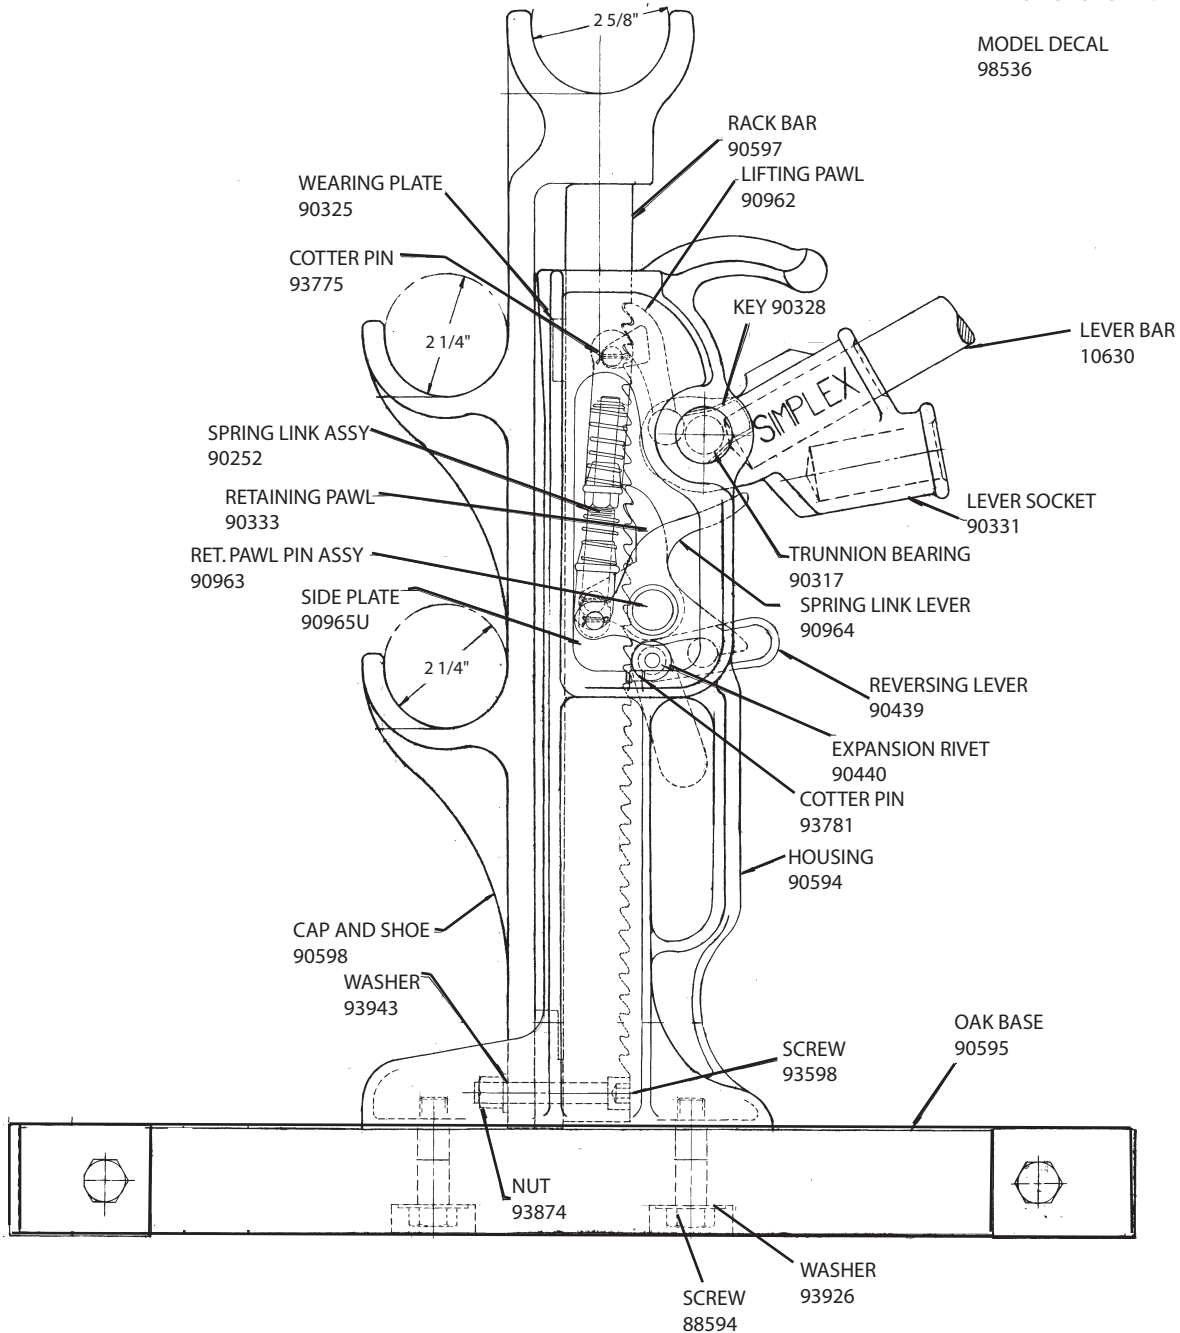

www.simplexmechanicals.com

CR320B REEL JACK REPAIR PARTS SHEET

Part Sheet # 54212
Revision - C
Date: 2_11

PARTS NOT SHOWN:

MODEL DECAL
98536

WARRANTY STATEMENT

Simplex products are warranted to be free of defects in materials and workmanship under normal use for as long as they are owned by the original purchaser, subject to the exclusions and limitations listed. This warranty does not cover ordinary normal wear & tear, abuse, overloading, alterations, (including repairs or attempted repairs by parties other than SIMPLEX or its Authorized Service Centers), improper fluid, or use in a manner for which they are not intended or use which is contrary to instructions for the products. If the customer believes a product is defective, the product must be delivered, or shipped freight prepaid, to the nearest SIMPLEX Authorized Service Center.