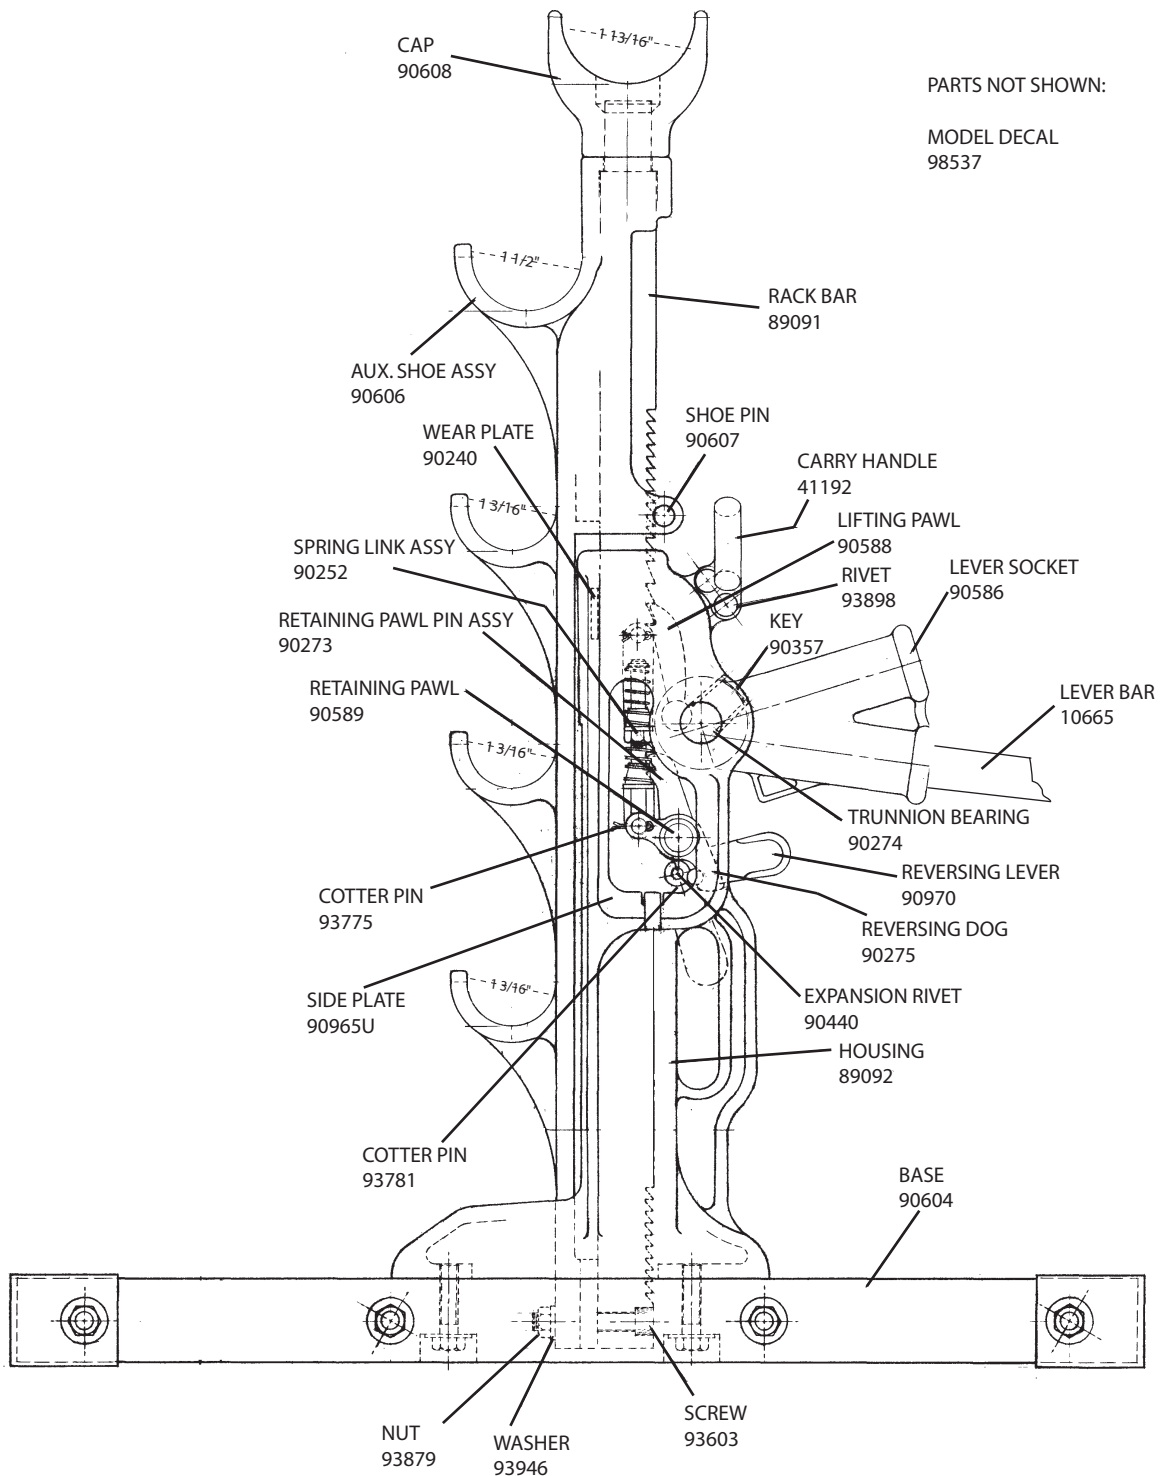

www.simplexmechanicals.com

CR321B REEL JACK REPAIR PARTS SHEET

Part Sheet # 54212
Revision - D
Date: 2_11

WARRANTY STATEMENT

Simplex products are warranted to be free of defects in materials and workmanship under normal use for as long as they are owned by the original purchaser, subject to the exclusions and limitations listed. This warranty does not cover ordinary normal wear & tear, abuse, overloading, alterations, (including repairs or attempted repairs by parties other than SIMPLEX or its Authorized Service Centers), improper fluid, or use in a manner for which they are not intended or use which is contrary to instructions for the products. If the customer believes a product is defective, the product must be delivered, or shipped freight prepaid, to the nearest SIMPLEX Authorized Service Center.