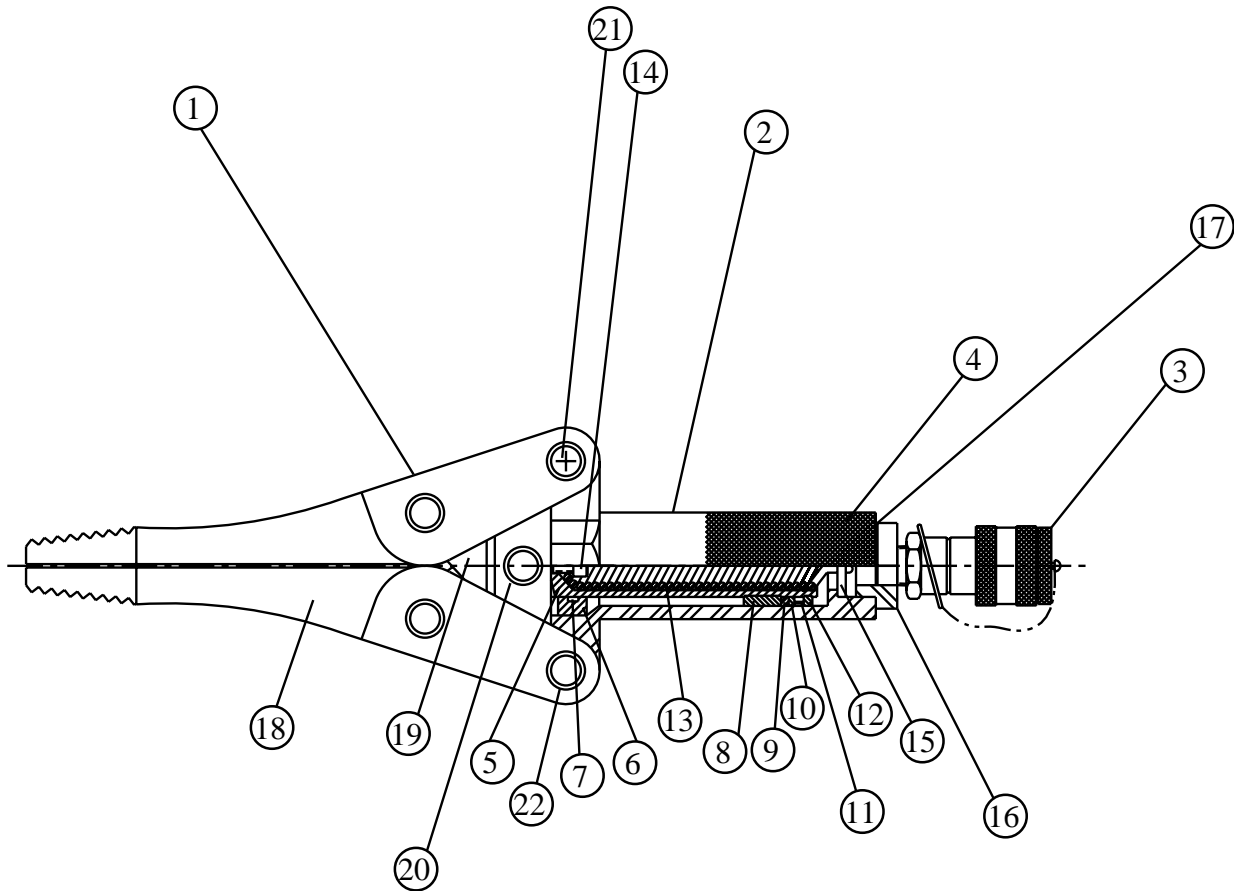

# HYDRAULIC SPREADERS

## S-3000/1.5 TON REPAIR PARTS SHEET

Revised 10-99

ITEM NO.	DESCRIPTION	QTY	PART NO.
1	Warning Label	1	87753
2	TK Logo	1	88187
3	Coupler	1	18211
4	Body	1	6040597
5	Piston	1	6040598
6	Retaining Nut	1	6040599
7	O-Ring	1	*
8	Bearing	2	6040601
9	Washer	1	6040602
10	Backup	1	*
11	Seal	1	*
12	Retaining Ring	1	6040605
13	Spring	1	6040606
14	Screw	1	6040607
15	Pin	1	6040608
16	Reducer Bushing	1	6040609
17	Gasket	1	*
18	Jaw	2	6040611
19	Link	2	6040612
20	Pin	1	6040613
21	Pin	4	6040614
22	Retaining Ring	5	6040615
	Repair Kit	1	55032

Part Sheet #: 54146

\* Included in Repair Kit