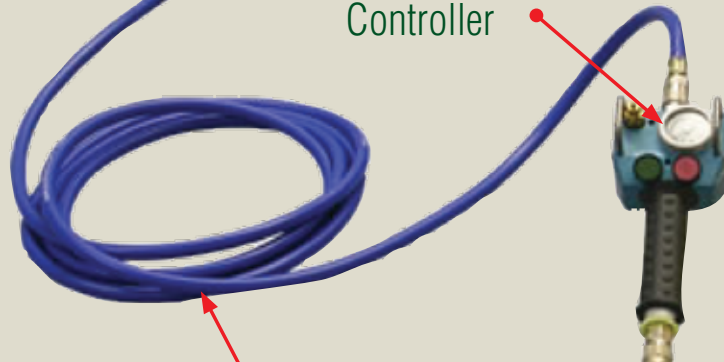

## AIR DRIVEN, 1 POINT AIR BAG LIFT

B22A - 22 Ton Air Bag  
22" x 22"

BC3A - Single Deadman  
Controller

BHB16A  
16' Blue Hose

Air Regulator

BHY16A  
16' Yellow Hose

system arrangements