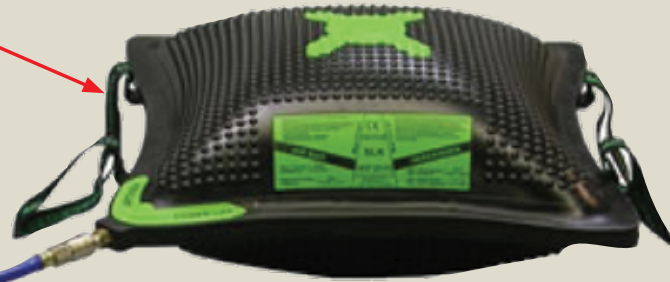

## AIR DRIVEN, 1 POINT AIR BAG LIFT

B22A - 22 Ton Air Bag  
22" x 22"

BC3A - Single Deadman  
Controller

BHB16A  
16' Blue Hose

Air Regulator

BHY16A  
16' Yellow Hose

system arrangements